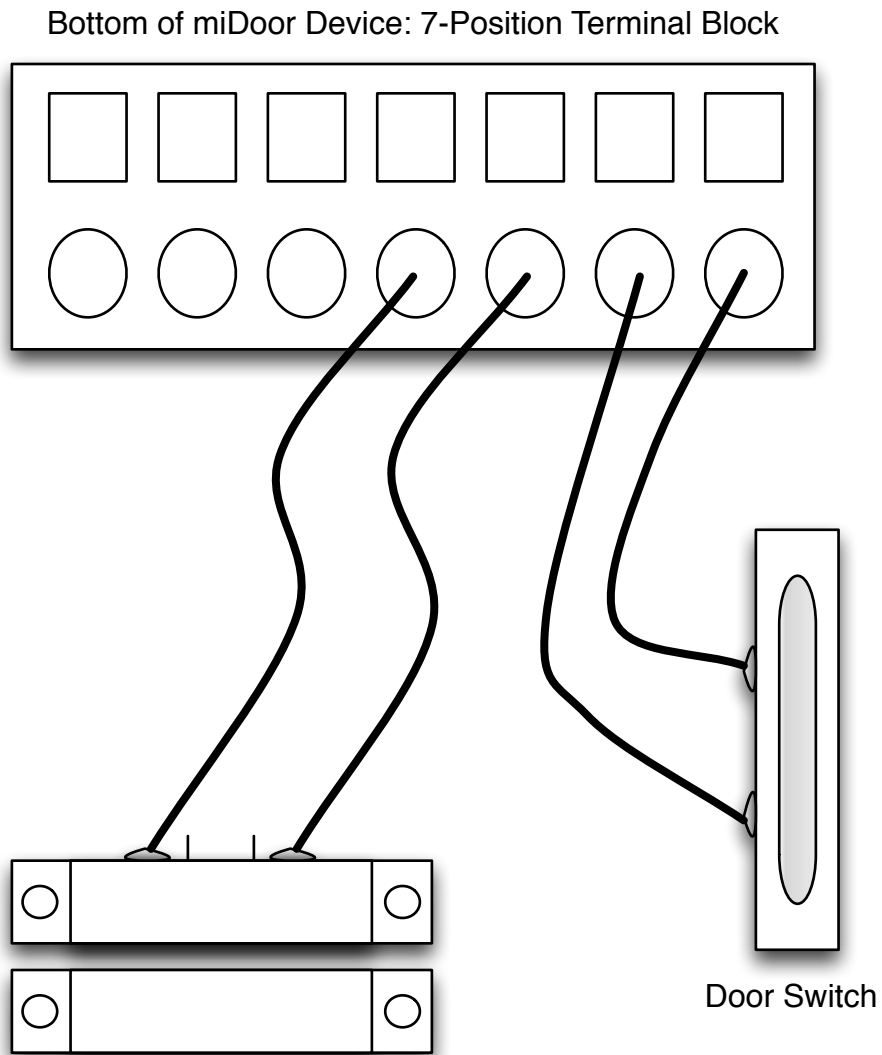

Simple Wiring Diagram for miDoor Device

Magnetic Proximity Sensor (Opened/Closed Sensor)